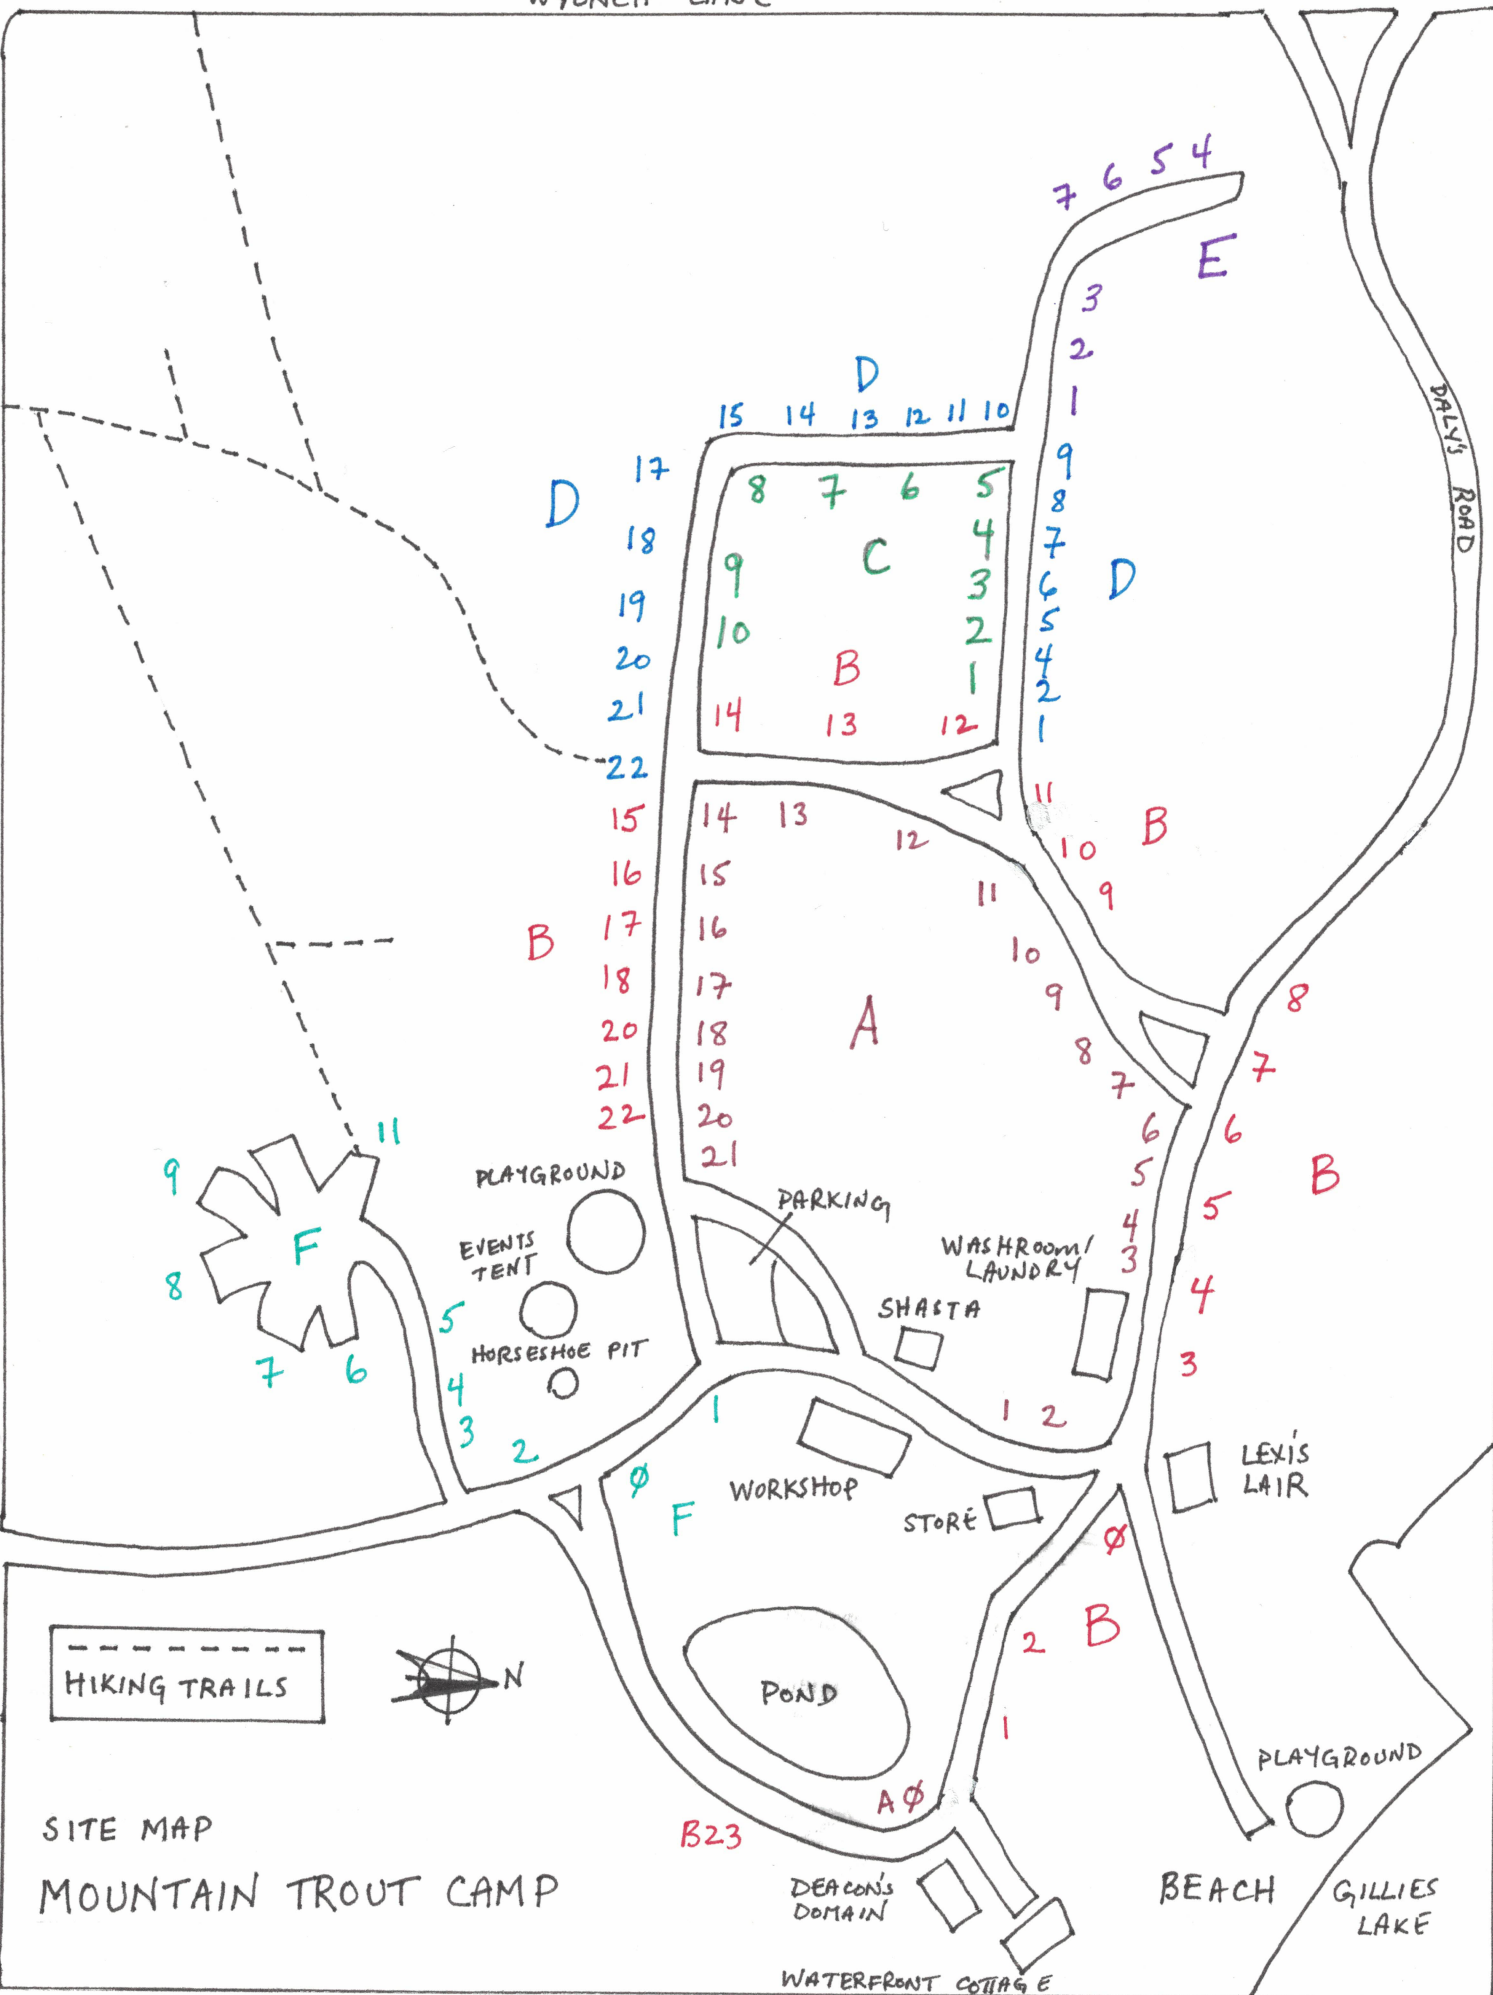

WYONCH LANE

WYONCH LANE

DALY'S ROAD

HIKING TRAILS

SITE MAP
MOUNTAIN TROUT CAMP

B23

DEACON'S DOMAIN
WATERFRONT COTTAGE

BEACH
GILLIES LAKE