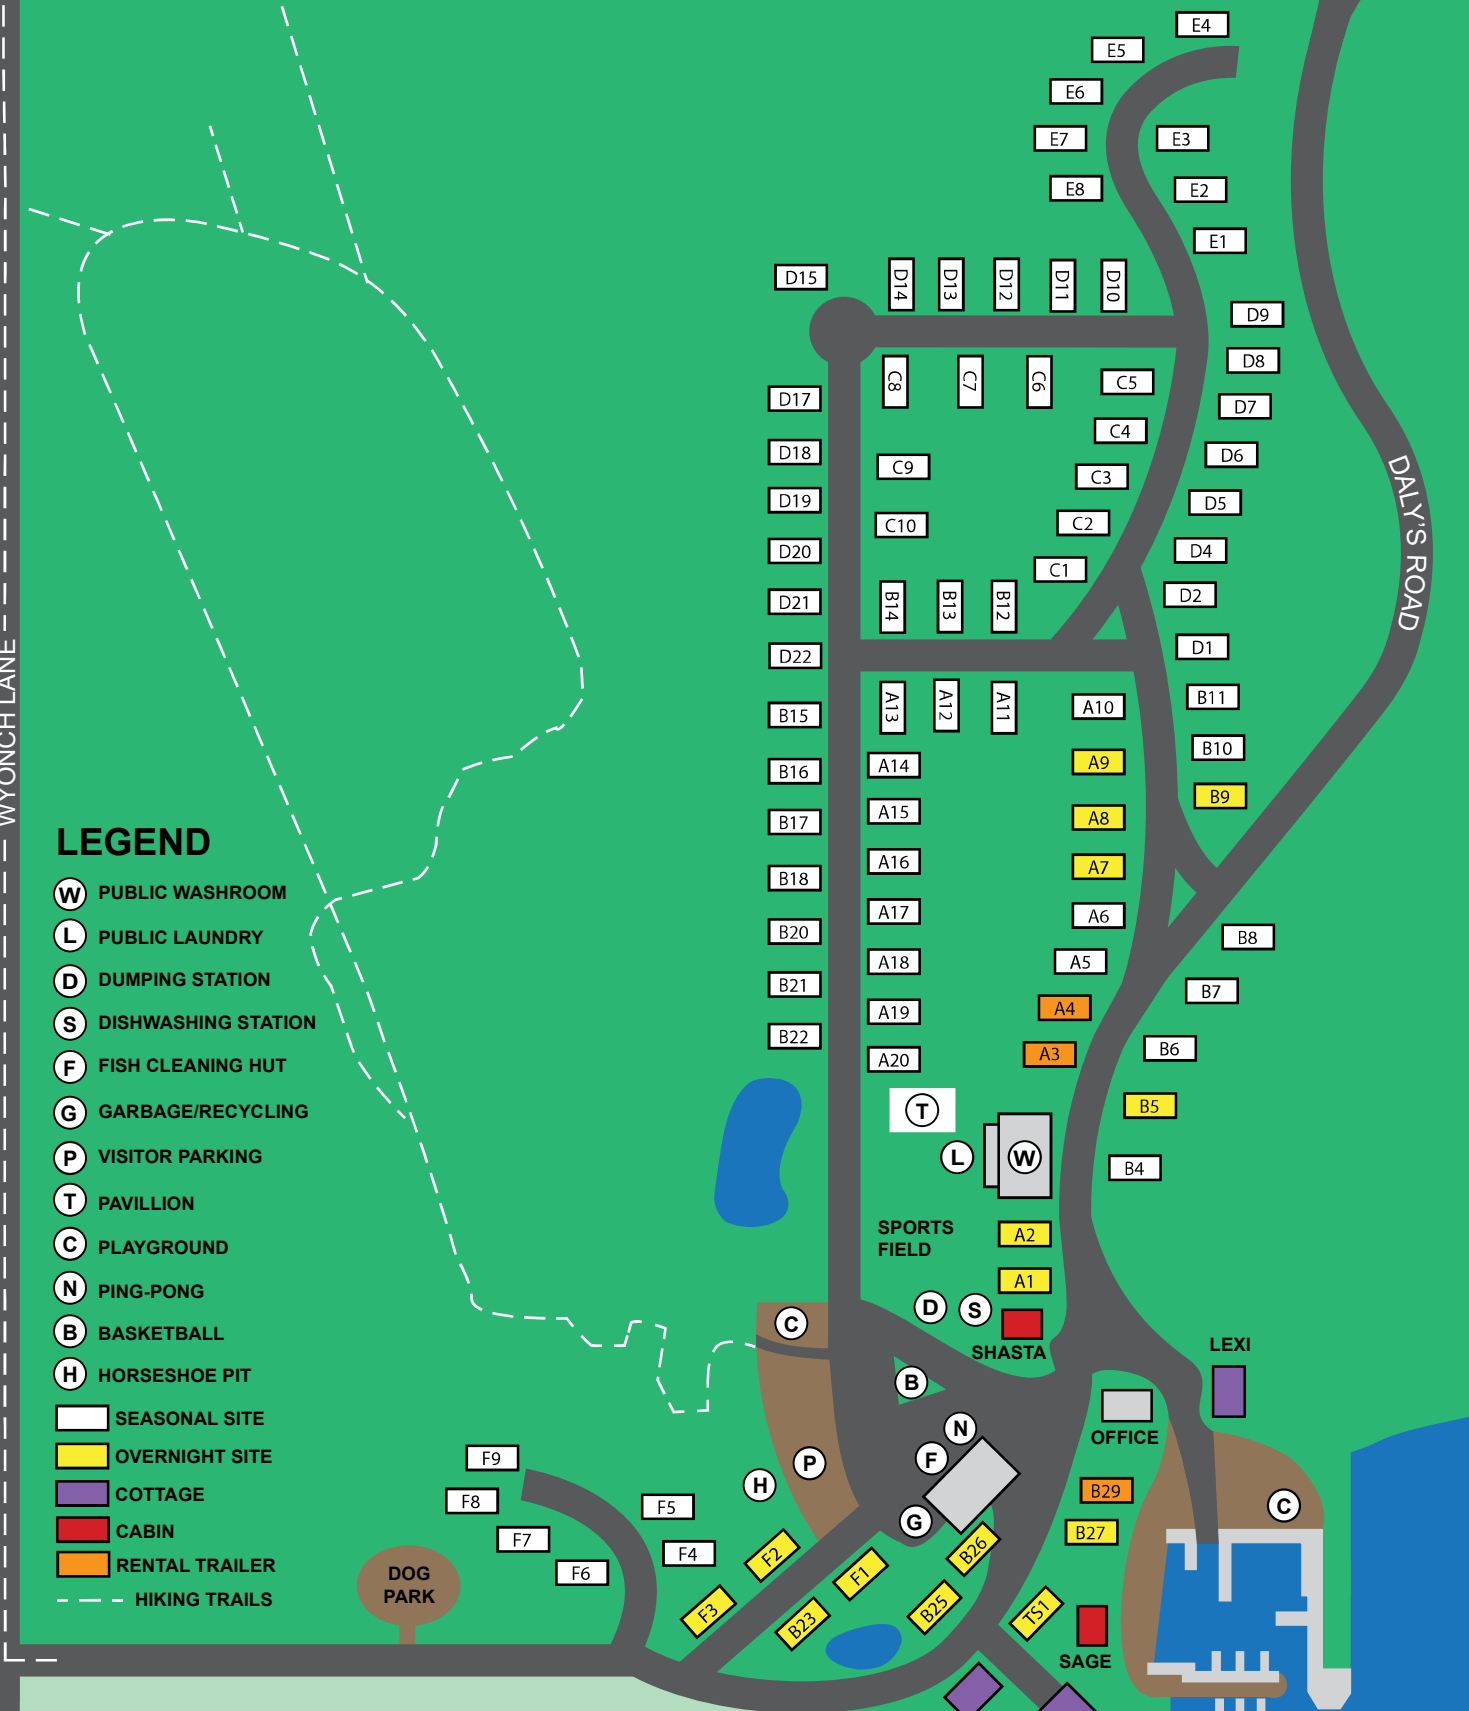

WYONCH LANE

WYONCH LANE

DALY'S ROAD

LEGEND

- (W)** PUBLIC WASHROOM
- (L)** PUBLIC LAUNDRY
- (D)** DUMPING STATION
- (S)** DISHWASHING STATION
- (F)** FISH CLEANING HUT
- (G)** GARBAGE/RECYCLING
- (P)** VISITOR PARKING
- (T)** PAVILLION
- (C)** PLAYGROUND
- (N)** PING-PONG
- (B)** BASKETBALL
- (H)** HORSESHOE PIT
- SEASONAL SITE
- OVERNIGHT SITE
- COTTAGE
- CABIN
- RENTAL TRAILER
- - - HIKING TRAILS

SITE MAP

MOUNTAIN TROUT CAMP

GILLIES LAKE