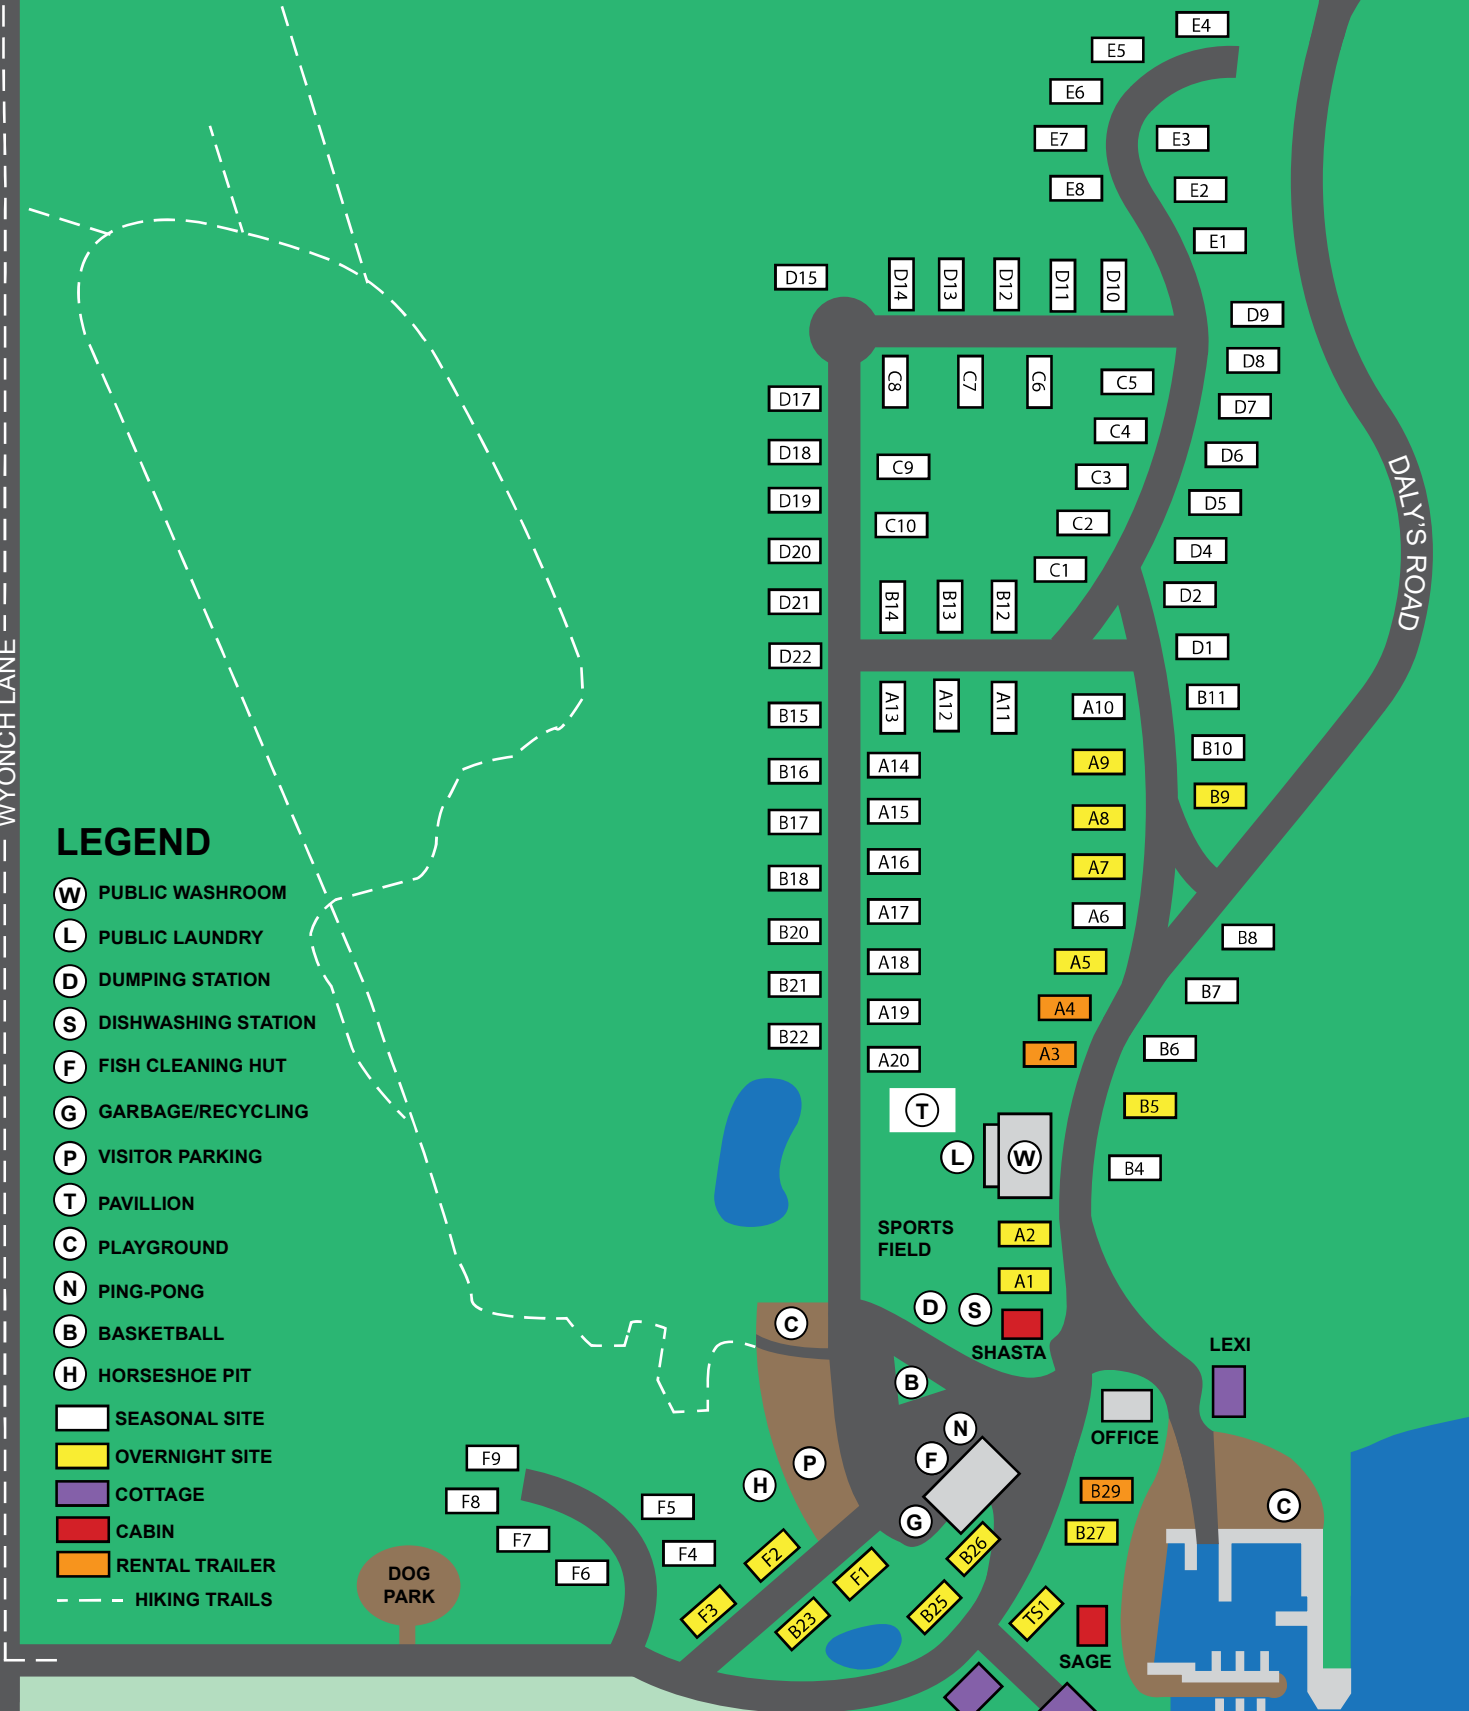

WYONCH LANE

WYONCH LANE

DALY'S ROAD

LEGEND

- (W)** PUBLIC WASHROOM
- (L)** PUBLIC LAUNDRY
- (D)** DUMPING STATION
- (S)** DISHWASHING STATION
- (F)** FISH CLEANING HUT
- (G)** GARBAGE/RECYCLING
- (P)** VISITOR PARKING
- (T)** PAVILLION
- (C)** PLAYGROUND
- (N)** PING-PONG
- (B)** BASKETBALL
- (H)** HORSESHOE PIT
- SEASONAL SITE
- OVERNIGHT SITE
- COTTAGE
- CABIN
- RENTAL TRAILER
- - - HIKING TRAILS

SITE MAP

MOUNTAIN TROUT CAMP

GILLIES LAKE