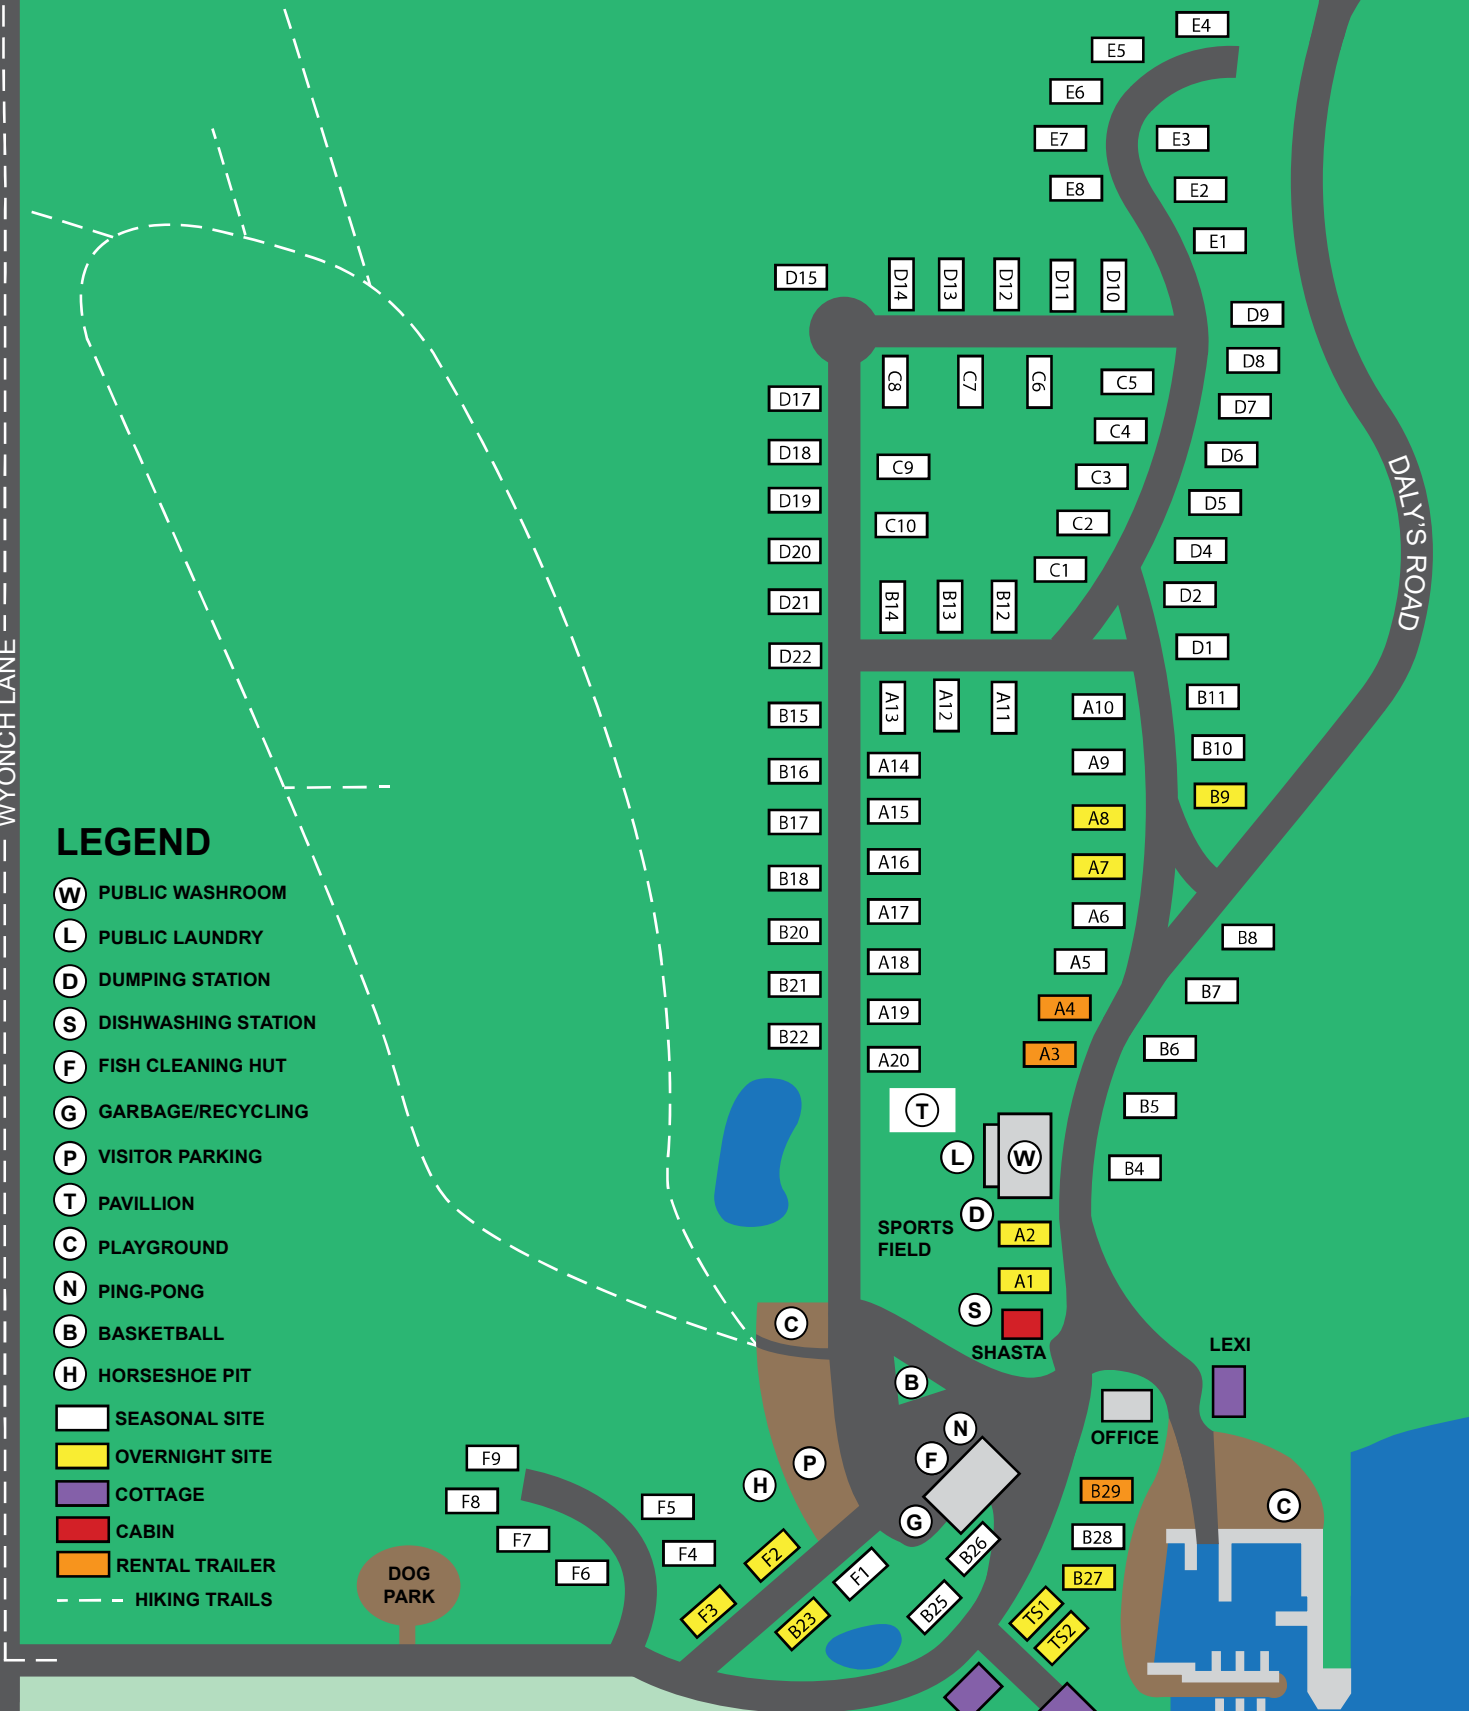

WYONCH LANE

WYONCH LANE

DALY'S ROAD

### LEGEND

- (W)** PUBLIC WASHROOM
- (L)** PUBLIC LAUNDRY
- (D)** DUMPING STATION
- (S)** DISHWASHING STATION
- (F)** FISH CLEANING HUT
- (G)** GARBAGE/RECYCLING
- (P)** VISITOR PARKING
- (T)** PAVILLION
- (C)** PLAYGROUND
- (N)** PING-PONG
- (B)** BASKETBALL
- (H)** HORSESHOE PIT
- SEASONAL SITE
- OVERNIGHT SITE
- COTTAGE
- CABIN
- RENTAL TRAILER
- - - HIKING TRAILS

## SITE MAP

# MOUNTAIN TROUT CAMP

GILLIES LAKE