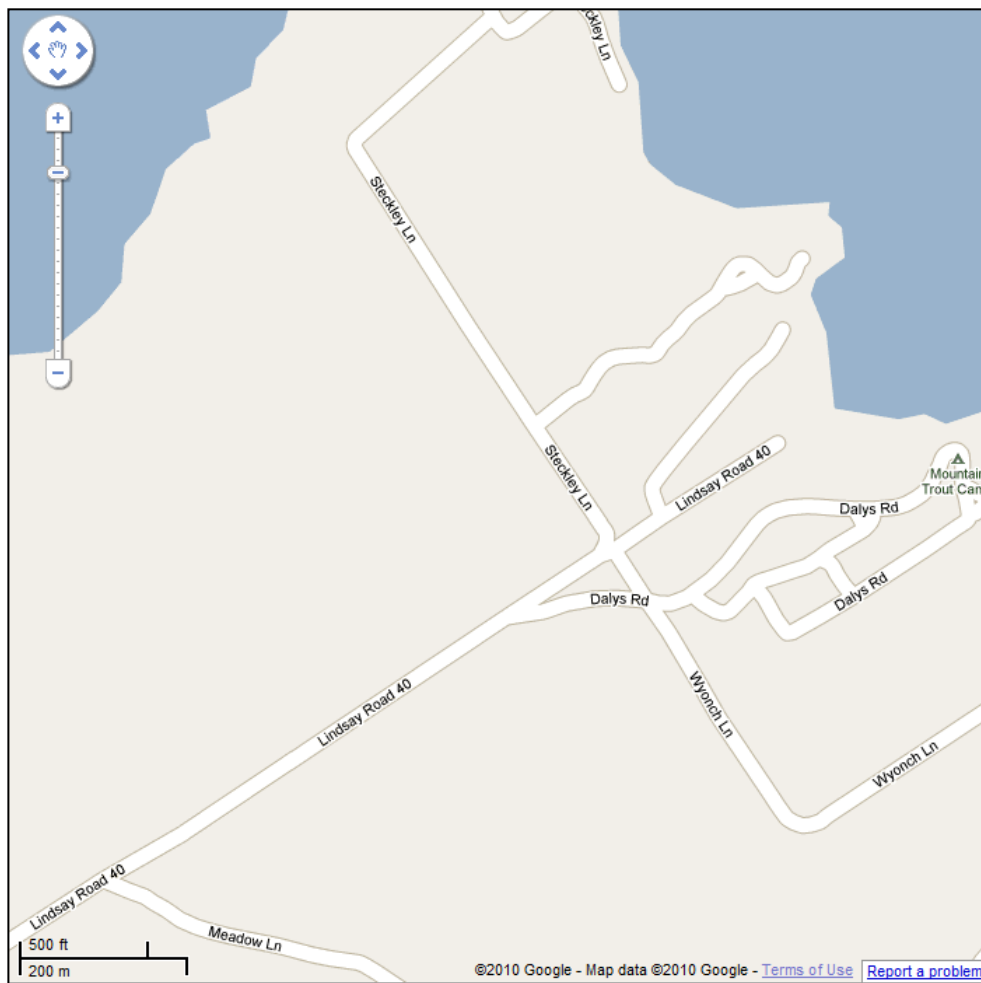

MOUNTAIN TROUT CAMP

Directions from Wiarton/Owen Sound:

- Take Hwy #6 North
- Turn Right on Dyer's Bay Road
- Turn Left at "T" Junction on Bartley Drive
- Turn Right on Lindsay Road 40
- Turn Right on Daly's Road Look for signs to the Park.

GPS Coordinates

- Latitude: 45.198283
- Longitude: -81.327314

Phone: 519-795-7655

~

60 Dalys Rd. RR#1, Miller Lake

~

info@mountaintroutcamp.com

www.MountainTroutCamp.com